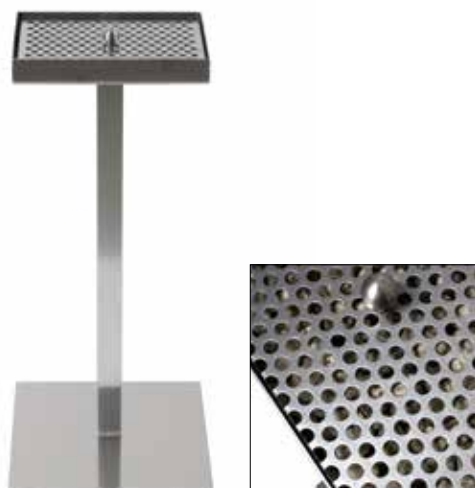

Finish: grained black, dark grey carpet

Details: solid rubber wheels Ø cm 18, surrounding shock absorber rubber

CLOTHES/LUGGAGE TROLLEY (cm 55 x 190 - 95) 

**LBA190200**

Materials: steel

Weight: 30 kg

Finish: gunmetal grey, dark grey velour carpet

Details: solid rubber wheels Ø cm 18, surrounding shock absorber rubber

CLOTHES/LUGGAGE TROLLEY (cm 55 x 190 - 95) 

**LBA190005** - chromed, dark grey velour carpet

**LBA19002** - gilt, dark green velour carpet

Materials: steel

Weight: 34 kg

Details: solid rubber wheels Ø cm 18, surrounding shock absorber rubber

Options:

**LBA1900130** - plexi plate 

POST (base cm 38 x 38 height cm 87)

**LBA84801**

Materials: steel  
 Weight: 6,5 kg  
 Finish: grained black

ROPE

**LBA85211 ... LBA85217** - black  
**LBA85241 ... LBA85247** - rope-colour

Materials: viscose fibers and linen  
 Dimensions: available in several sizes  
 Details: steel snap-ends

ASHTRAY (base cm 24 x 27, height cm 71)